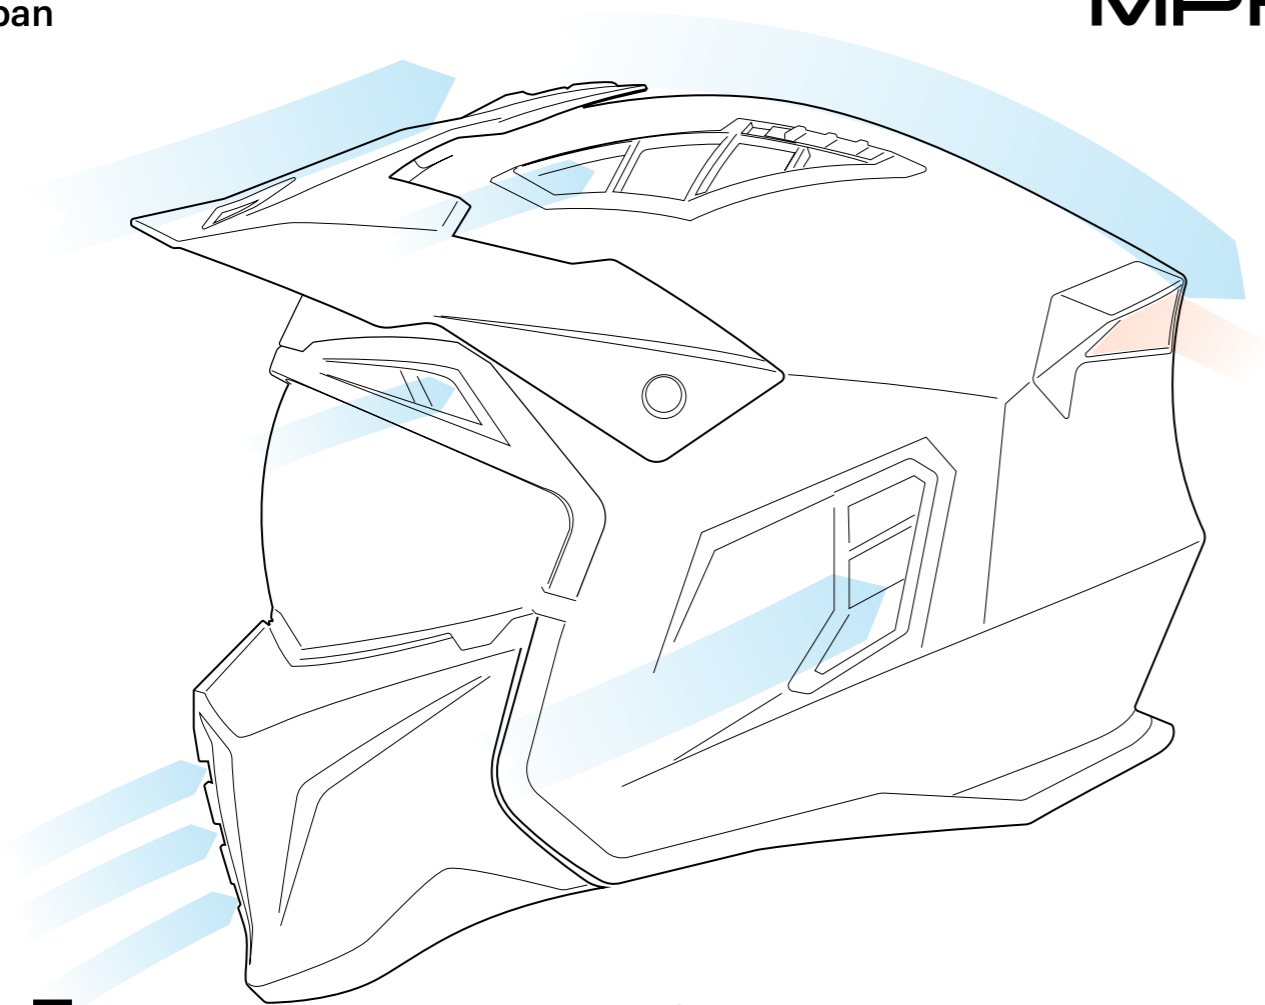

harrier

Omologato
Homologated
ECE22.06

Un casco trasformabile con molteplici possibilità. Si può optare per una guida aggressiva su tutti i tipi di terreno oppure godersi la città senza maschera. Perfetto per un pubblico giovane.

A transformable helmet with multiple possibilities. You can opt for aggressive driving on all types of terrain or enjoy the city without a mask. The perfect model for a young audience.

Materiale/Structure
INJECTION HRI

Calotte/Shells
1SHELL

EPS/EPS
2DENSITIES

Taglie/Sizes
XS>2XL

Peso/Weight
1450gr^{+50gr}

Maschera/Mask
DETACHABLE
VENTILATED

Parasole/Inner Visor
ANTI-SCRATCH
ANTI-UV / TINTED 60%

Comfort/Comfort
WASHABLE LINER
HYPOALLERGENIC FABRIC