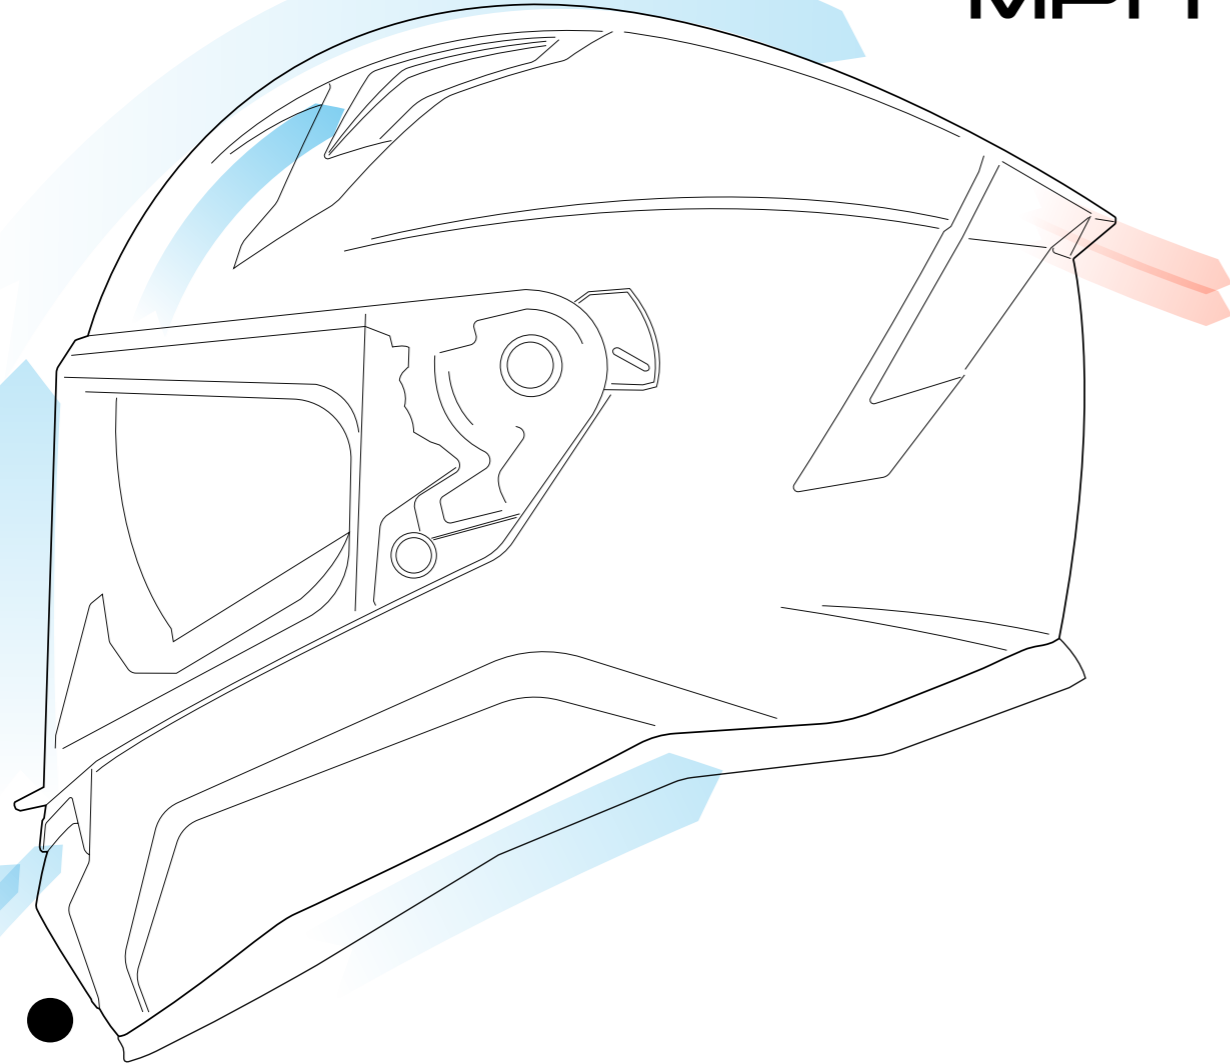

sport
touring

MPH

tiger

Omologato
Homologated
ECE22.06

Casco integrale sportivo, leggero e versatile, pensato principalmente per la guida in area urbana e extraurbana. Il suo design aerodinamico garantisce sicurezza e comfort sulla strada.

Lightweight and versatile full-face sports helmet, designed primarily for riding in urban and interurban areas. Its aerodynamic design provides safety and comfort on the road.

Materiale/Structure
INJECTION HRI

Calotte/Shells
1SHELL

EPS/EPS
2DENSITIES

Taglie/Sizes
XS>2XL

Peso/Weight
1550gr^{+50gr}

Visiera/Visor
ANTI-SCRATCH
ANTI-UV LENS

Parasole/Inner Visor
ANTI-SCRATCH
ANTI-UV / TINTED 60%

Comfort/Comfort
WASHABLE LINER
HYPOALLERGENIC FABRIC