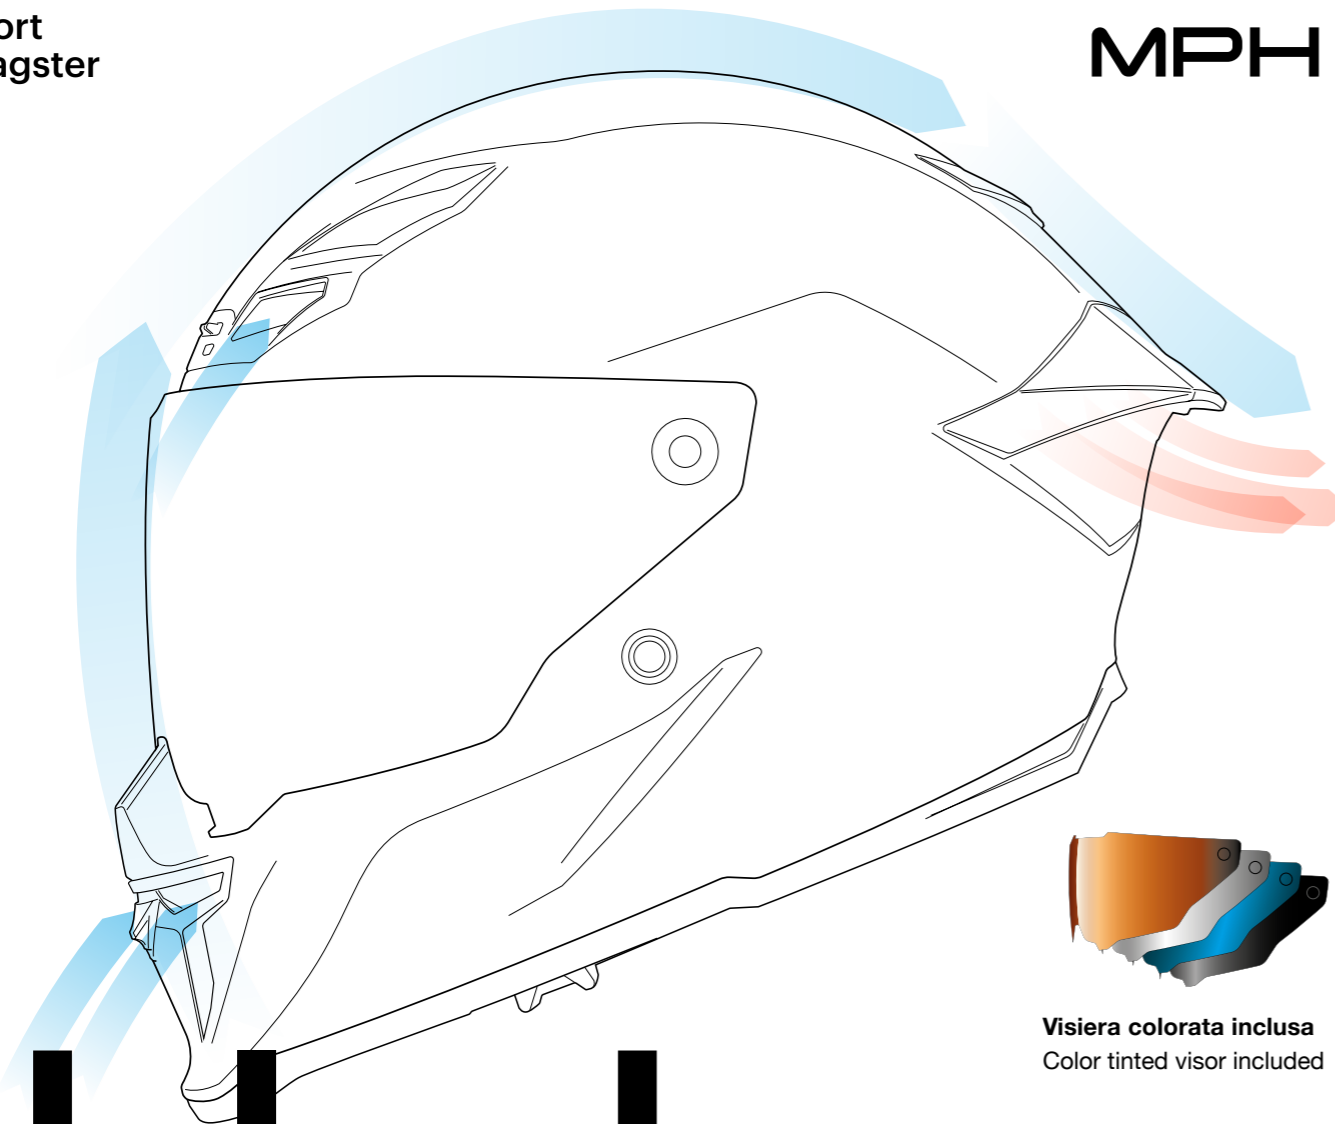

sport
dragster

MPH

blade

Omologato
Homologated
ECE22.06

Casco integrale sportivo da strada. Ottimo per raggiungere velocità elevate con la massima sicurezza, comfort e stabilità. Linea aggressiva e contemporanea combinata con grafiche accattivanti.

Full-face sports helmet for road use. Excellent for reaching high speeds with maximum safety, comfort and stability. Aggressive and contemporary line combined with eye-catching graphics.

Materiale/Structure
INJECTION HRI

Calotte/Shells
2SHELLS

EPS/EPS
2DENSITIES

Taglie/Sizes
XS>2XL

Peso/Weight
1500gr+50gr

Visiera/Visor
ANTI-SCRATCH
ANTI-UV LENS

Parasole/Inner Visor
ANTI-SCRATCH
ANTI-UV / TINTED 60%

Comfort/Comfort
WASHABLE LINER
HYPOALLERGENIC FABRIC

INCLUDED IN THE BOX
PINLOCK 70 / COLORED TINTED VISOR

PINLOCK 70 **INCLUSO**
INCLUDED