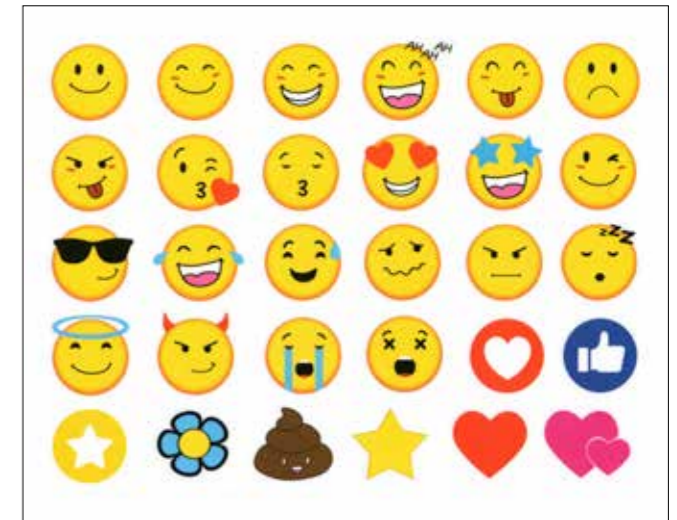

Foglio di adesivi / Sheet of stickers
INCLUSO / INCLUDED