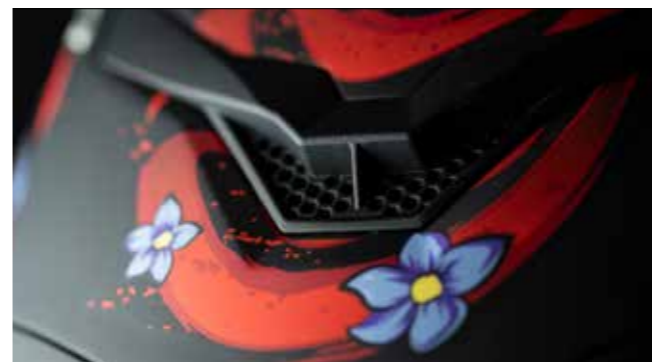

PINLOCK® 70 INCLUSO INCLUIDO